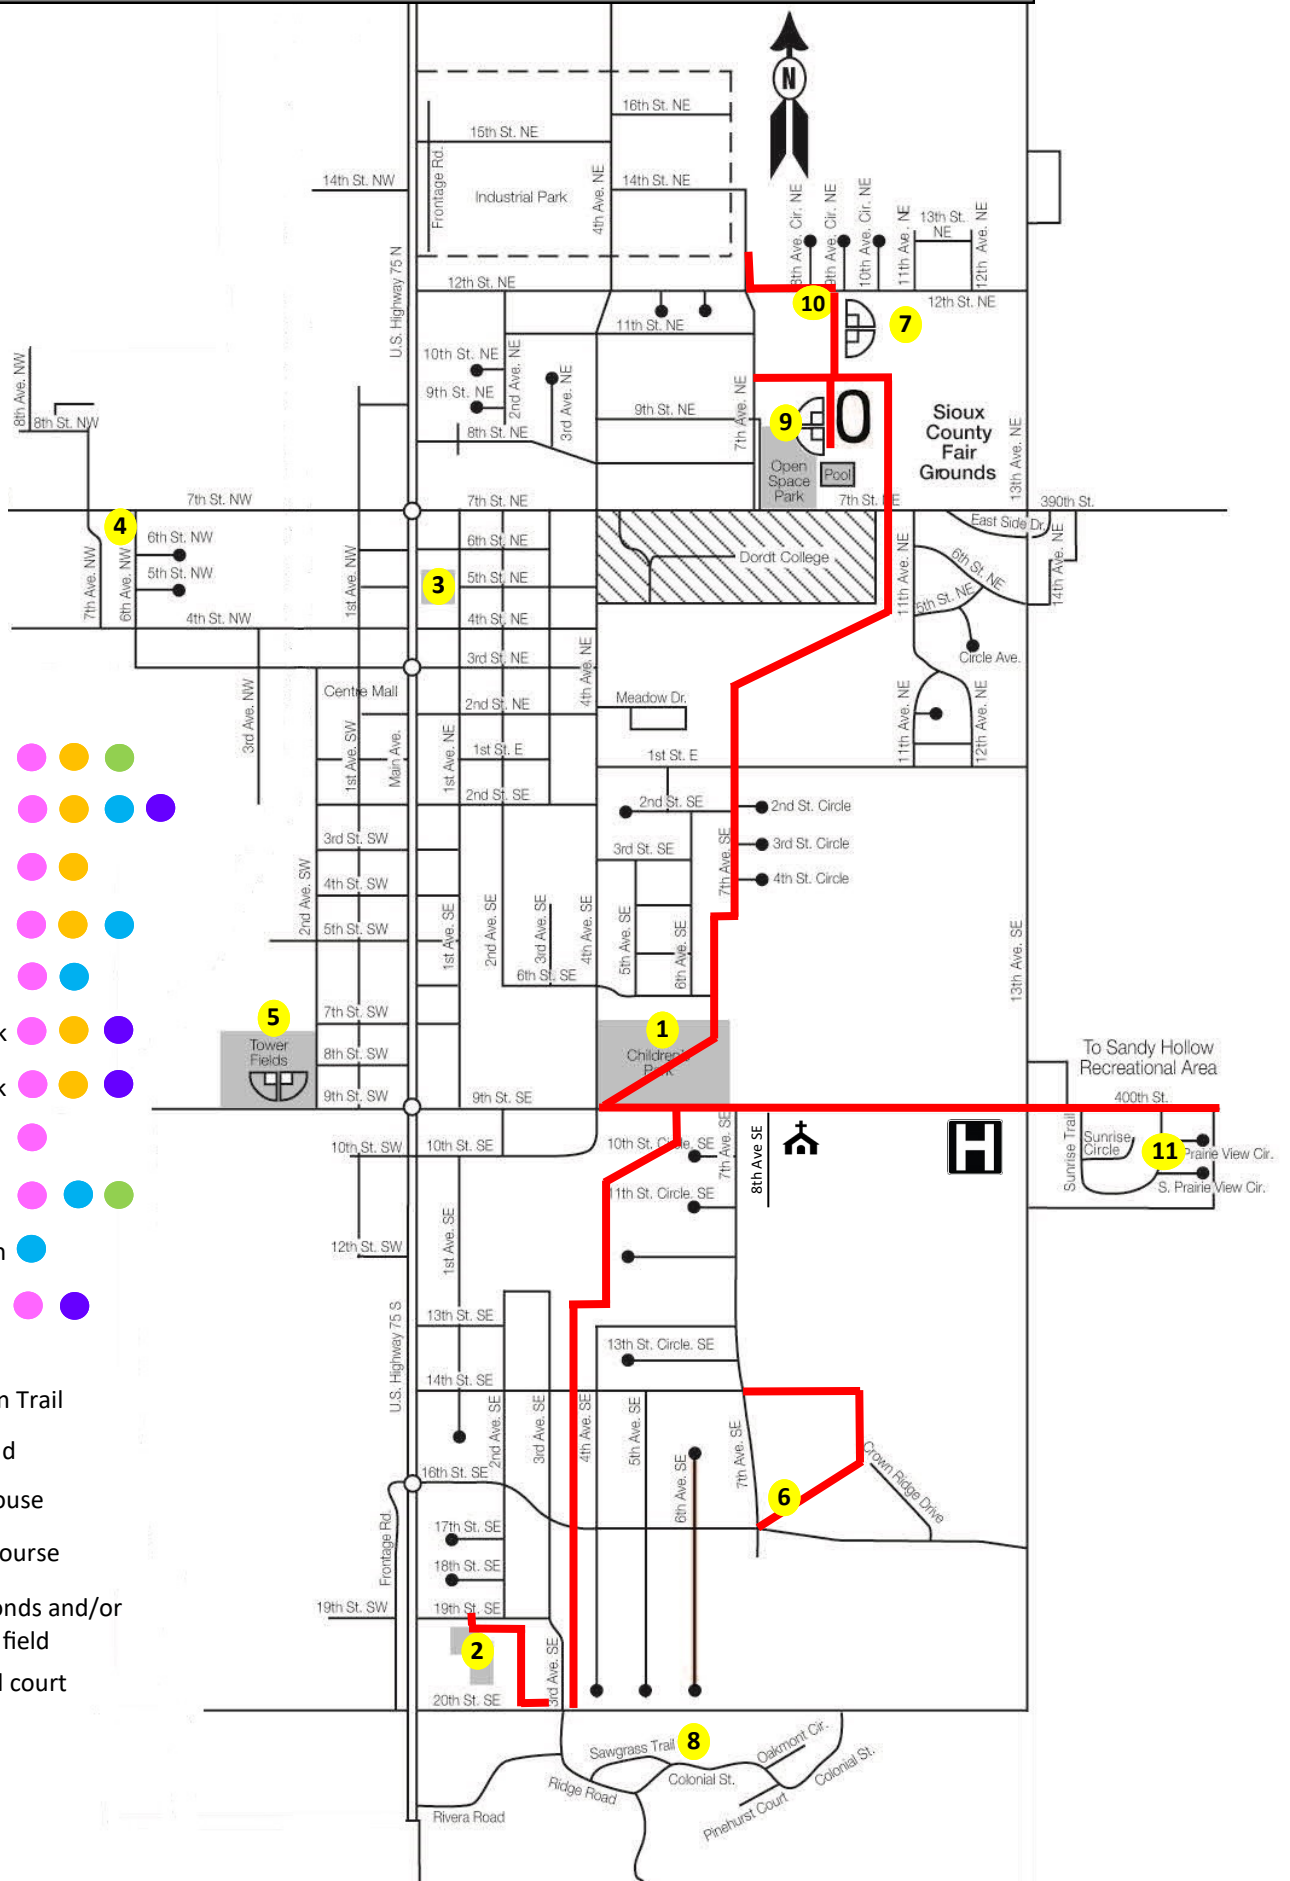

PARKS AND RECREATION LOCATIONS

1. Children's Park
2. Regency Park
3. Central Park
4. Westside Park
5. Tower Fields
6. Crown Pointe Park
7. Country View Park
8. Ridge Park
9. Open Space Park
10. Recreation Station
11. Sunrise Trail Park

= Recreation Trail

= Playground

= Shelter House

= Disc golf course

= Ball diamonds and/or Soccer field

= Basketball court

For more park information visit us online at www.siouxcenter.org/parks