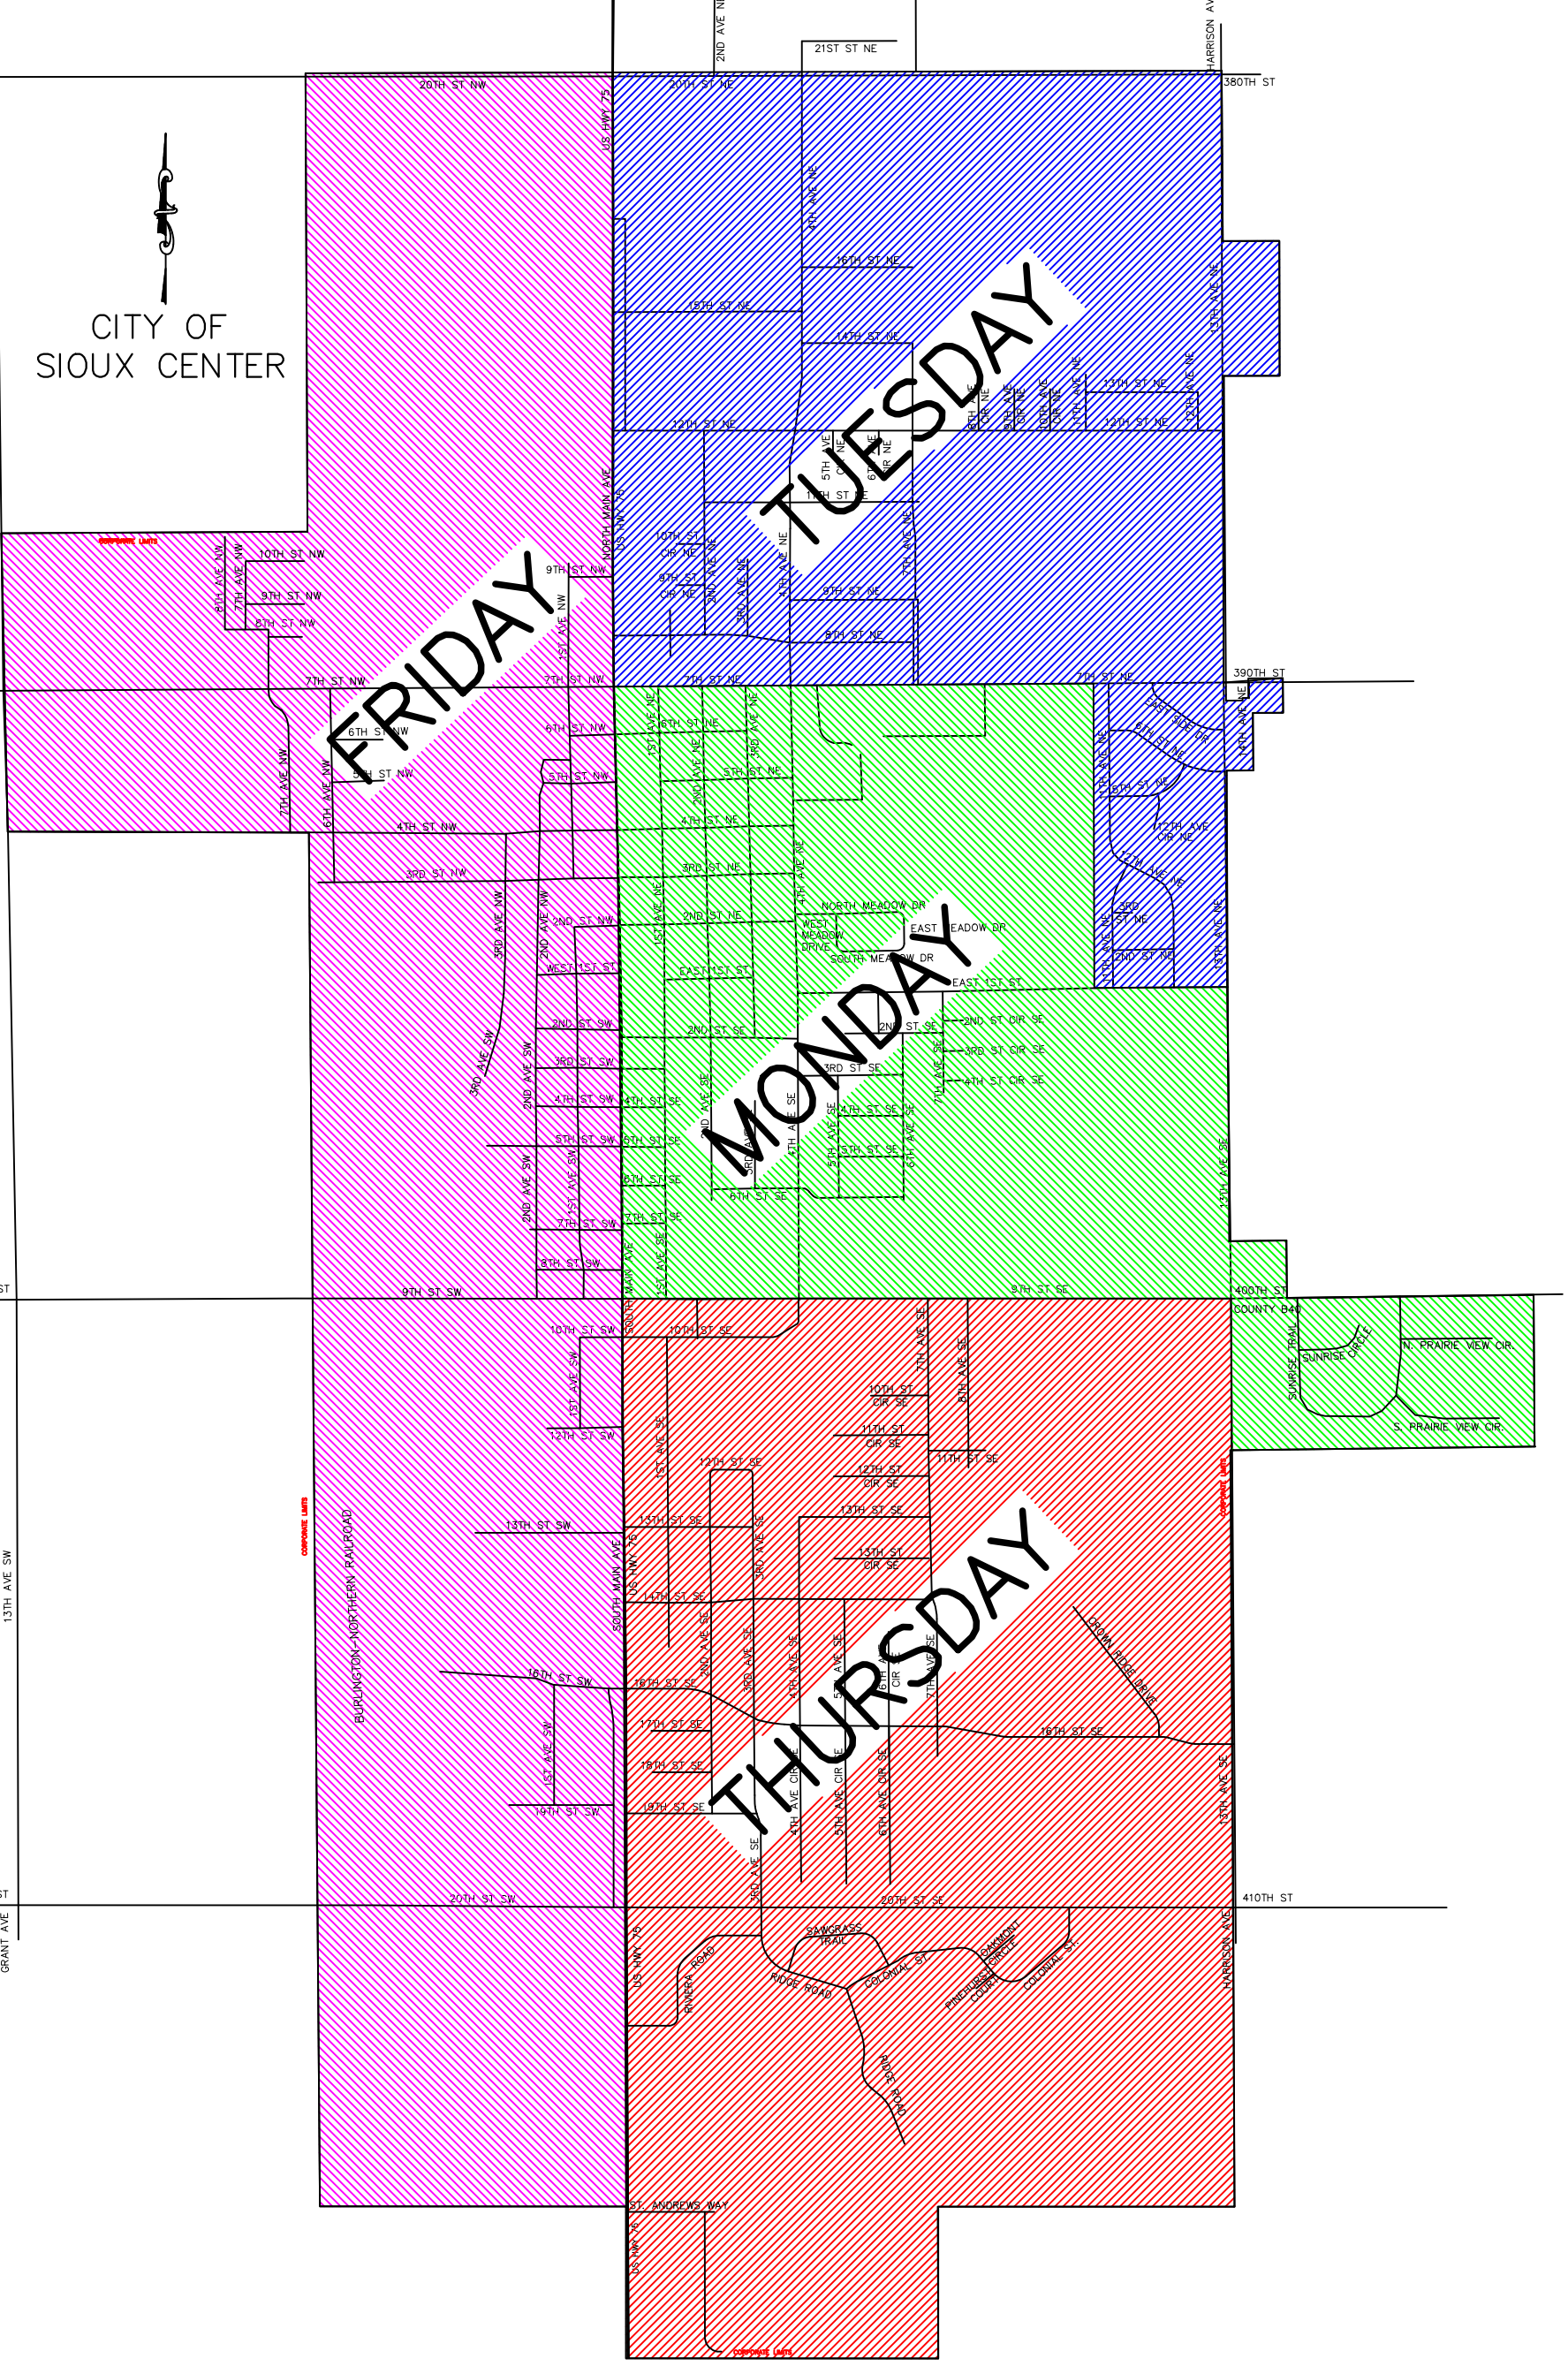

CITY OF  
SIOUX CENTER

FRIDAY

TUESDAY

MONDAY

THURSDAY

GRANT AVE  
380TH ST  
13TH AVE NW  
390TH ST  
COUNTY B40  
13TH AVE NW  
13TH AVE SW  
400TH ST  
13TH AVE SW  
410TH ST  
GRANT AVE

COMPOSITE LOTS

COMPOSITE LOTS

COMPOSITE LOTS